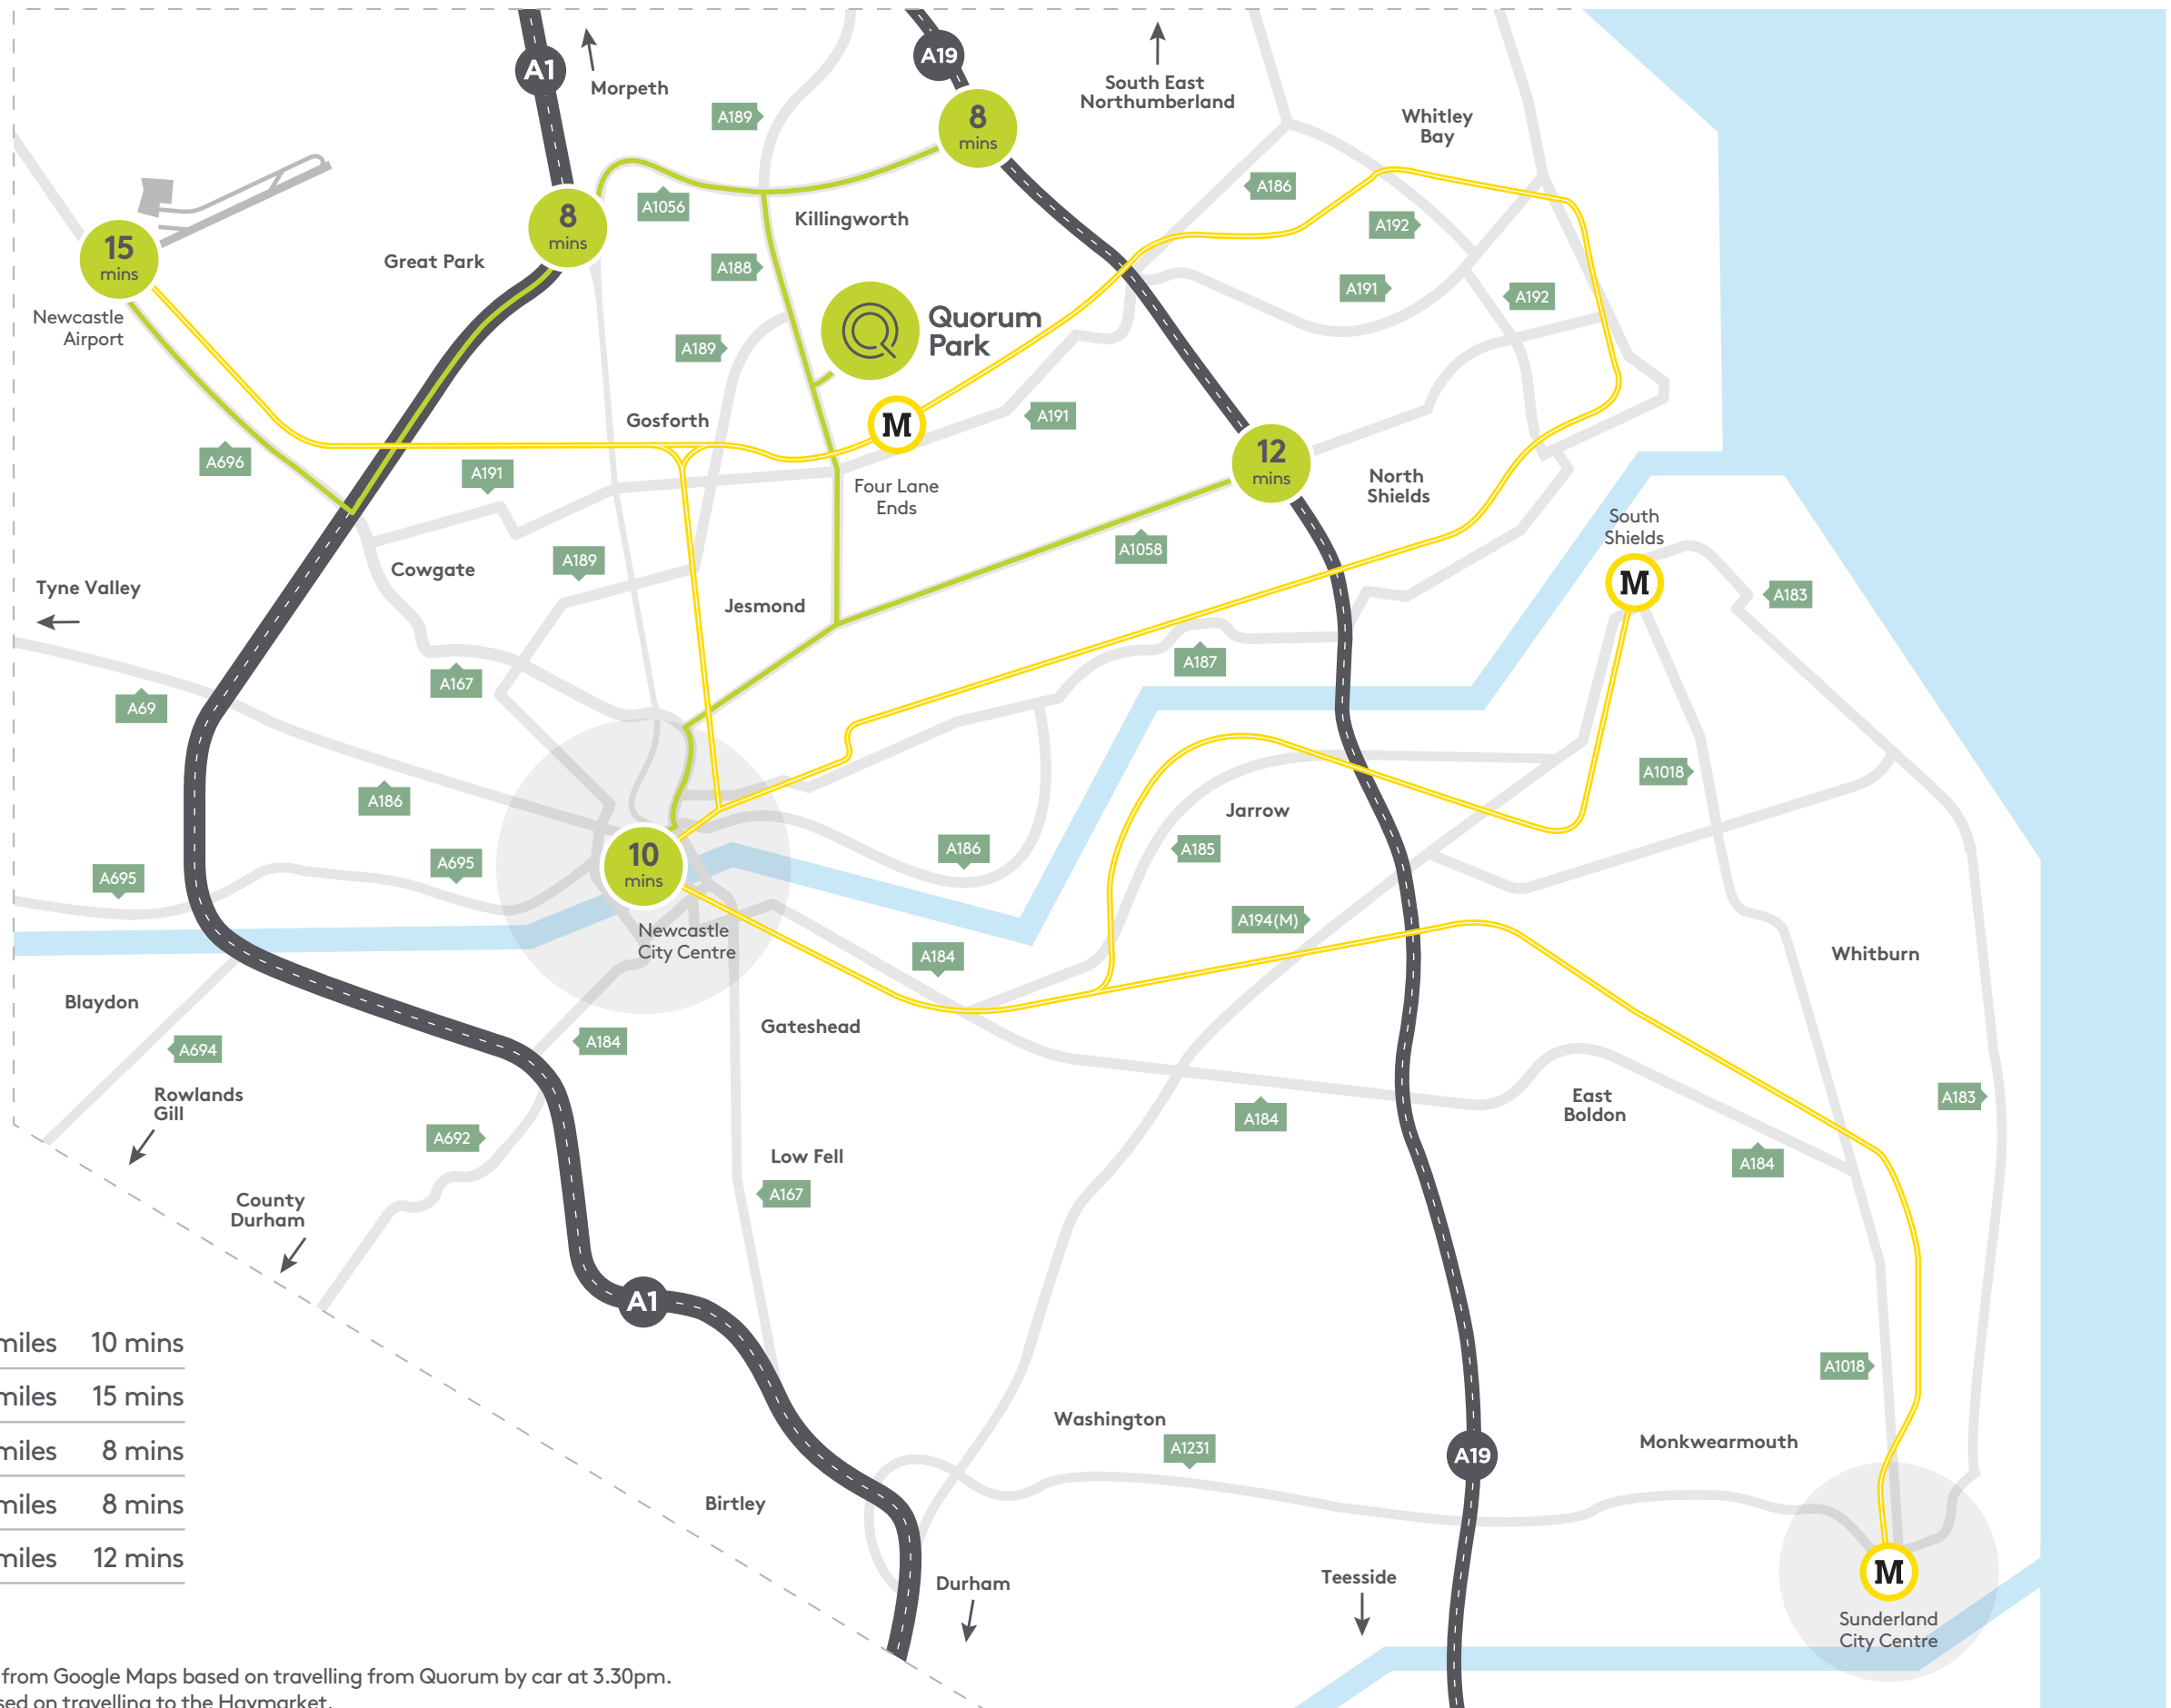

Quorum Park

Quorum Park
Benton Lane
Newcastle upon Tyne
NE12 8BU

Newcastle City Centre	4 miles	10 mins
Newcastle Airport	9 miles	15 mins
A1	3.5 miles	8 mins
A19 North	3.5 miles	8 mins
A19 South	5.5 miles	12 mins

Time and distance information taken from Google Maps based on travelling from Quorum by car at 3.30pm.
Time and distance to Newcastle is based on travelling to the Haymarket.